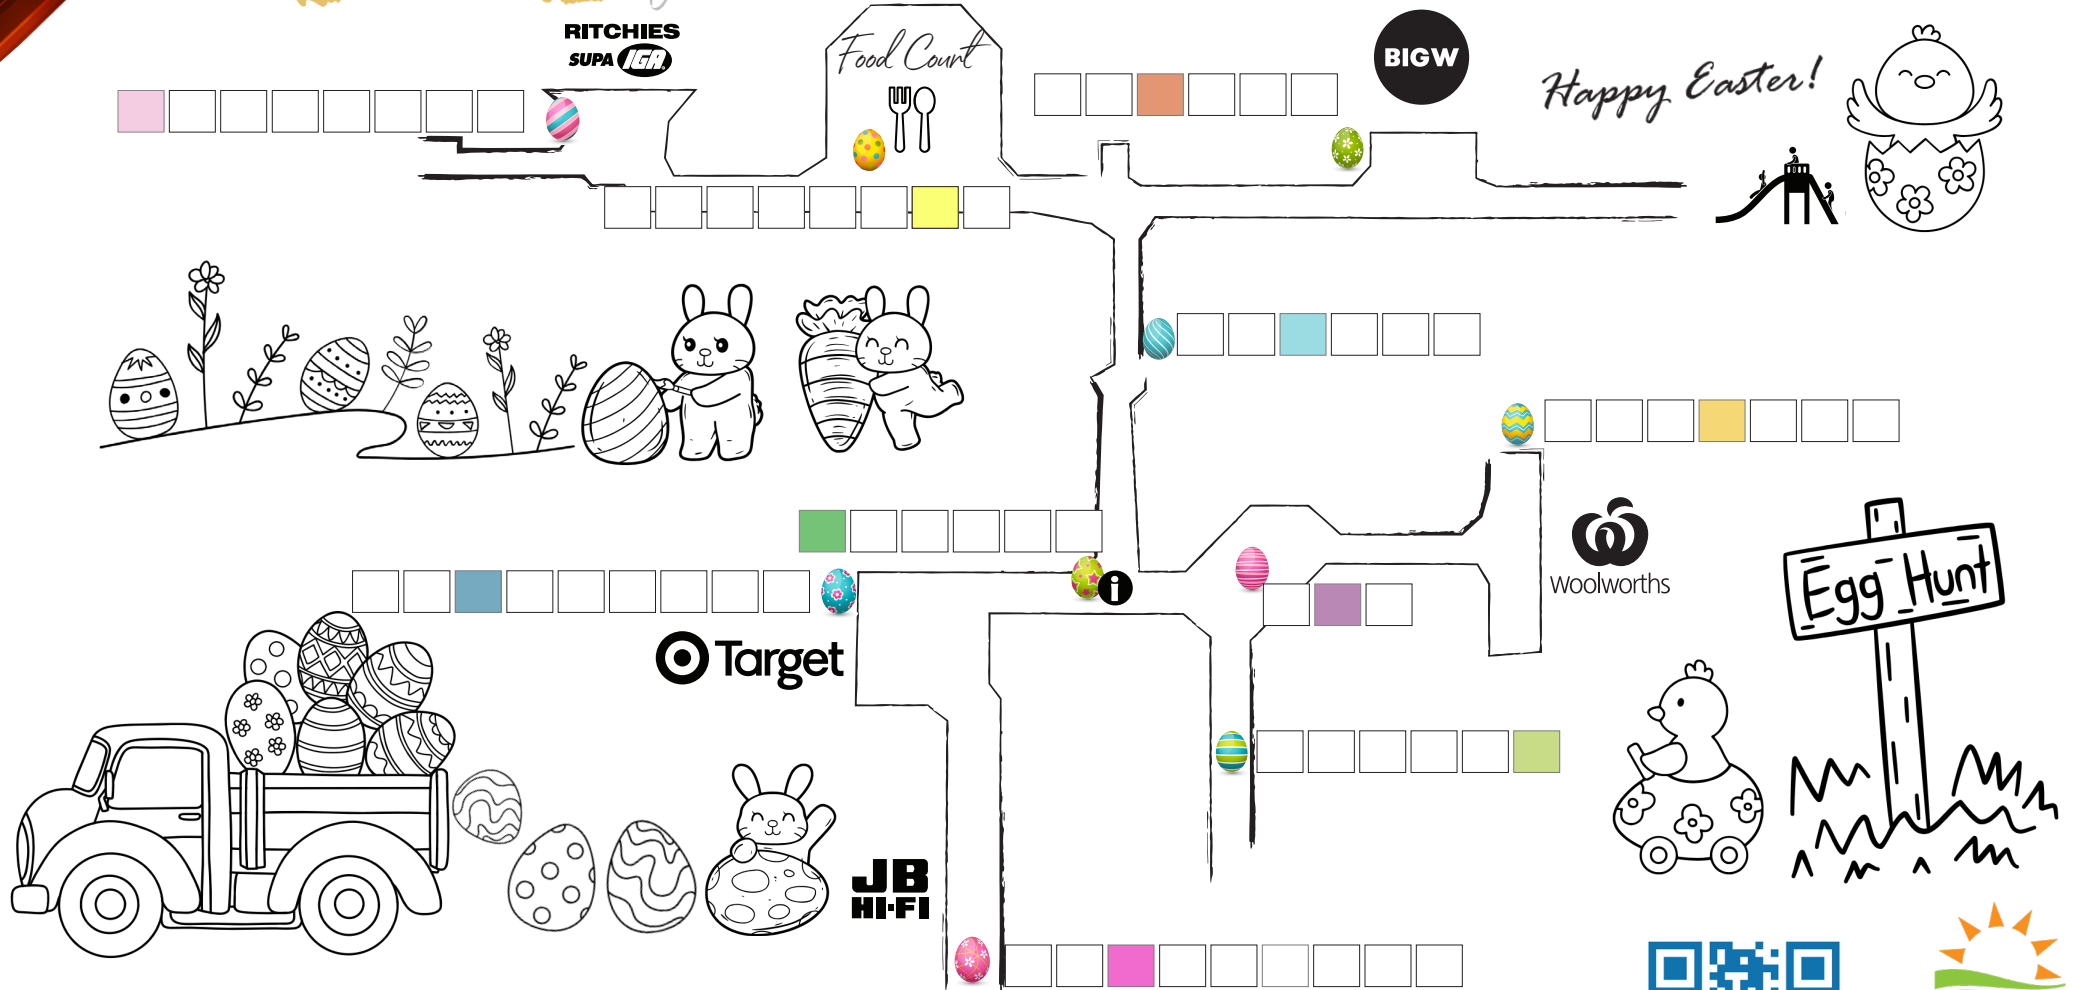

JOIN THE PARK BEACH PLAZA

CRACKING EASTER EGG HUNT

And Win Fun Prizes!

Use the clues below to find each of the 10 giant Easter eggs hidden inside Park Beach Plaza.

- 1 Write down each of the words on the eggs in the spaces provided.
- 2 Unscramble the highlighted letters to crack the CODE.
- 3 Scan the QR Code to enter for your chance to WIN* one of ten \$50 gift vouchers to spend at Smiggle or QBD Books!

CodeWord: -

Scan to Enter
WITH THE CODE WORD

#Everything you need

*The Easter Egg Hunt Competition commences at 08:00am on Tuesday 1st April and concludes at 5.30pm on Monday 21st April 2025. T&C's apply. The prize winner will be drawn at 11:00am AEST, Tuesday 22nd April 2025 at Park Beach Plaza Centre Management Office. For full details visit www.parkbeachplaza.com.au